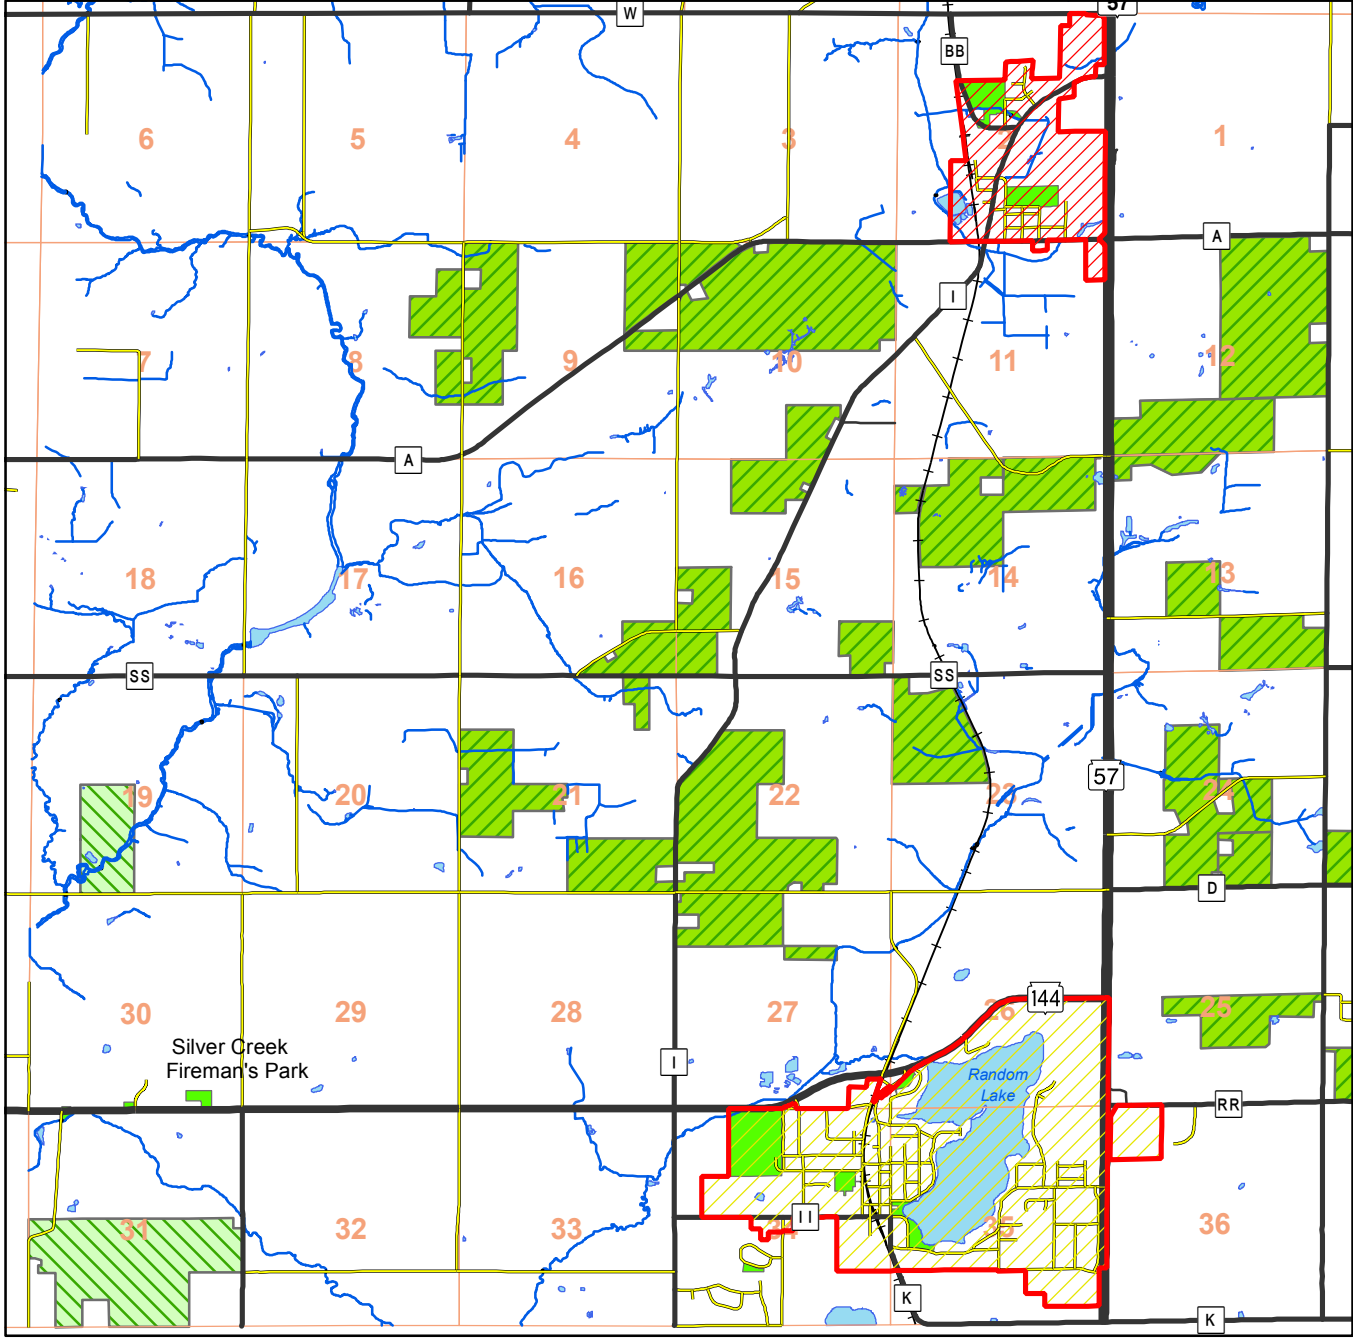

Figure 2.16

Publicly Owned Lands Town of Sherman Sheboygan County, WI

- Legend**
- Publicly Owned Lands
 - Lands Leased by DNR
 - Lands under DNR Conservation Easement
 - Village of Adell
 - Village of Random Lake

- Roads**
- State Hwy
 - County Road
 - Local Road
 - Private Road

- Planimetric**
- Bridges
 - Dams
 - Railroads
 - Rivers, Streams
 - Road / Bridge
 - Section Lines
 - Lakes

Source : Bay Lakes RPC & Sheboygan County

Prepared for the Town of Sherman by the Sheboygan County Planning Department